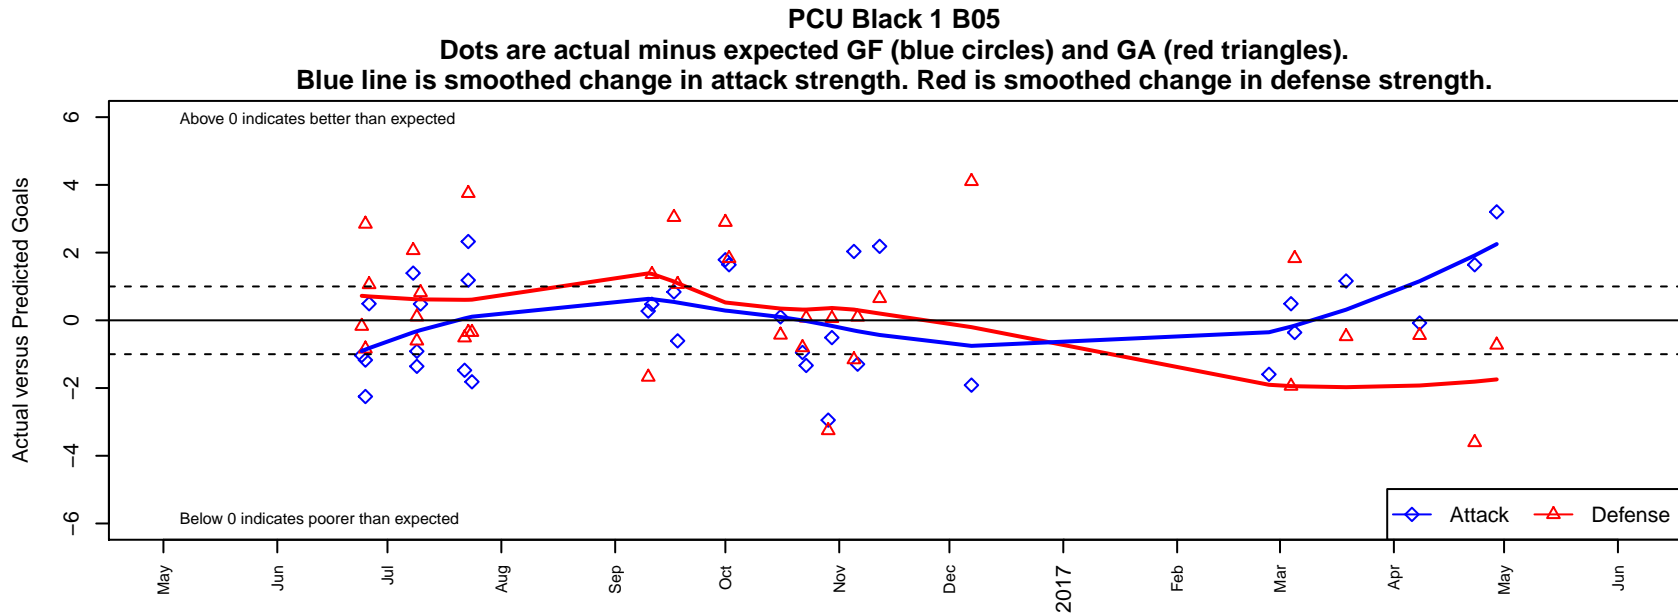

PCU Black 1 B05

Portland City United SC
 Portland, OR
 B05 total strength=347
 attack=0.43 defense=0.1
 fall league = PTT B05 Div 2 Green
 spr league = Spr OYS B05 Div 2 White

alt names used:
 PCU 05B Black
 PCU 05B BLACK (OR)
 PCU 05B BLACK
 PCU 05B Black 1
 PCU 05B Black 1
 PCU 05B Black 1

**attack and defense variance (black dot)
relative to other teams
and top 10 in region**

**attack and defense rating
relative to others at age
and all opponents in last 13 months**

Performance relative to 13 month average