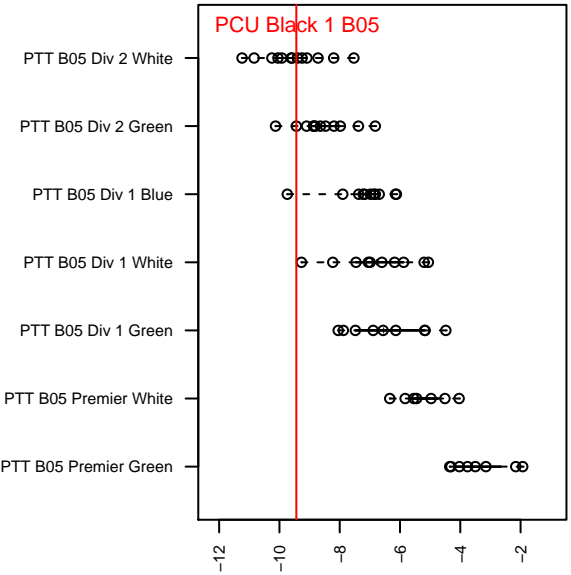

PCU Black 1 B05

Portland City United SC
 Portland, OR
 B05 total strength=347
 attack=0.43 defense=0.1
 fall league = PTT B05 Div 2 Green
 spr league = Spr OYS B05 Div 2 White

alt names used:
 PCU 05B Black
 PCU 05B BLACK (OR)
 PCU 05B BLACK
 PCU 05B Black 1
 PCU 05B Black 1
 PCU 05B Black 1

**attack and defense variance (black dot)
relative to other teams
and top 10 in region**

**attack and defense rating
relative to others at age
and all opponents in last 13 months**

Performance relative to 13 month average